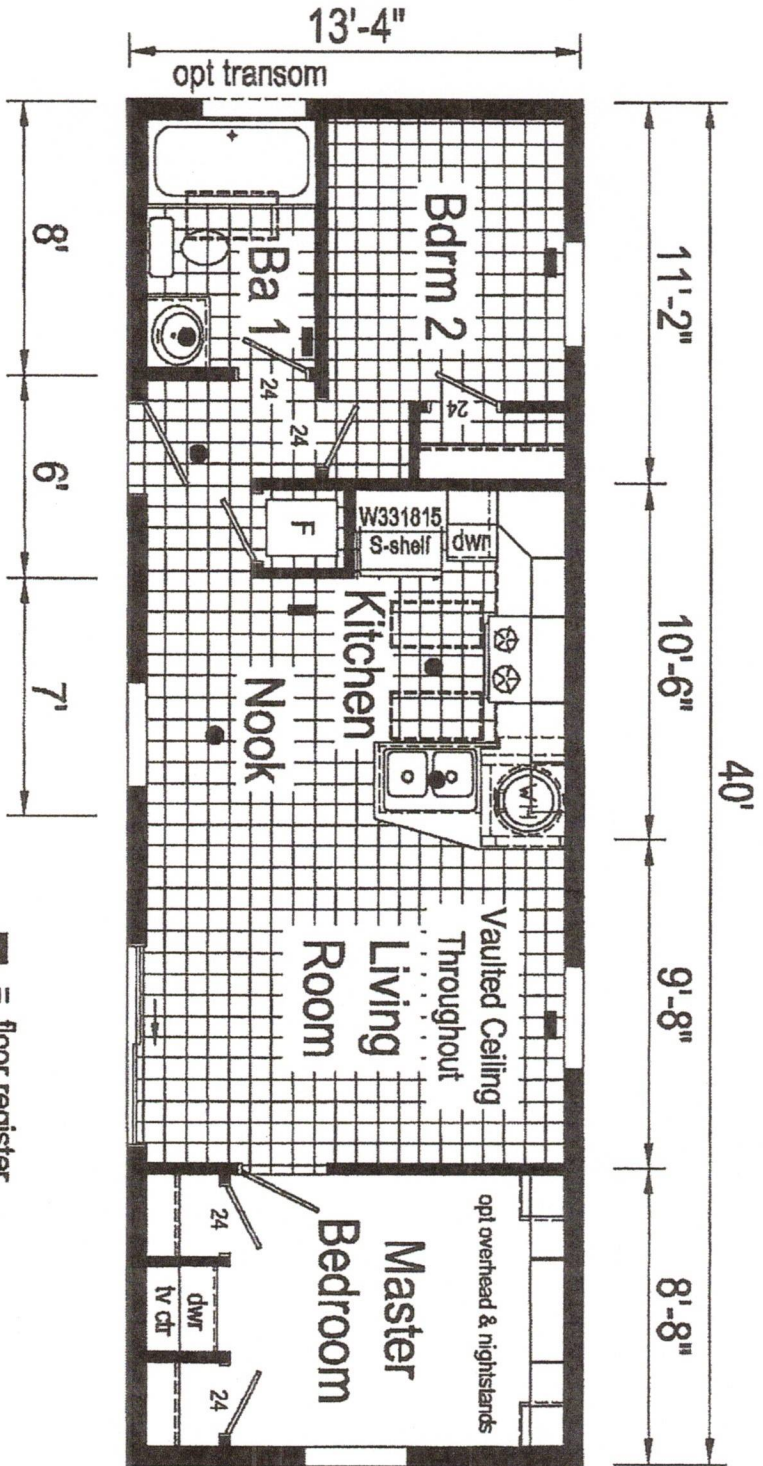

1A2069-P

1A2069-P 1440 Approx. 533 Sq. Ft.

Happy Hills

Builder:	Commodore Homes of Pennsylvania			Callout:	1440
Title:	Literature			Revisions:	
				Date:	
				Scale:	3/16" = 1'-0"
				Drawn By:	OT
				Date:	10/27/20
				Reference:	1A2035-P
				Client:	
				Dr.:	
				SN:	
				Model/Eng. No.:	1A2069-P
				Pp.:	LIT