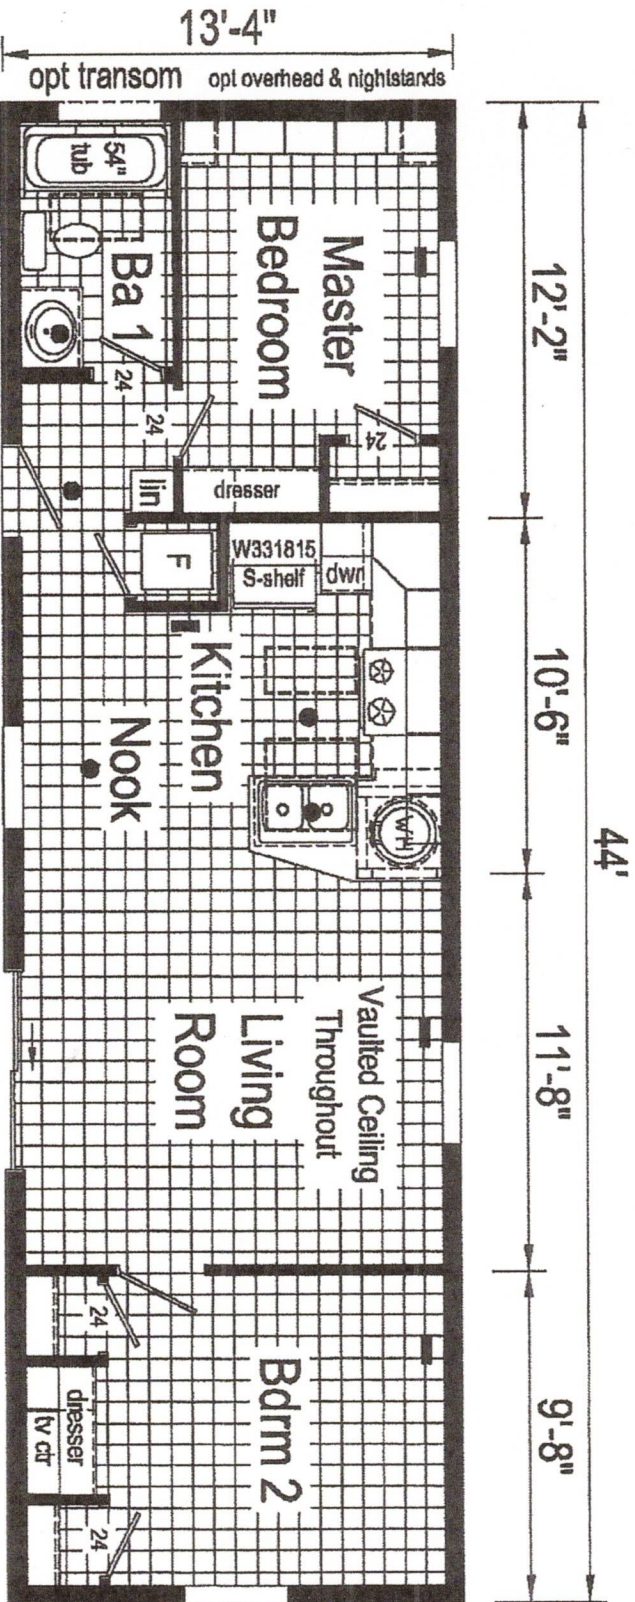

Happy Hills

1A2070-P 1444 Approx. 601 Sq. Ft.

- = floor register
- S = Std. 4" staggered overhead cabinets
- = Std. can light

Builder: Commodore Homes of Pennsylvania	Calcut: 1444	Revisions:	Scale: 3/16" = 1'-0"	Date: 10/27/20	Client: -
Title: Literature		Date	Drawn By: OY	Reference: 1A2039-P	Di: -
		Number			Modeling No.: 1A2070-P
					LIT
					Pg: -